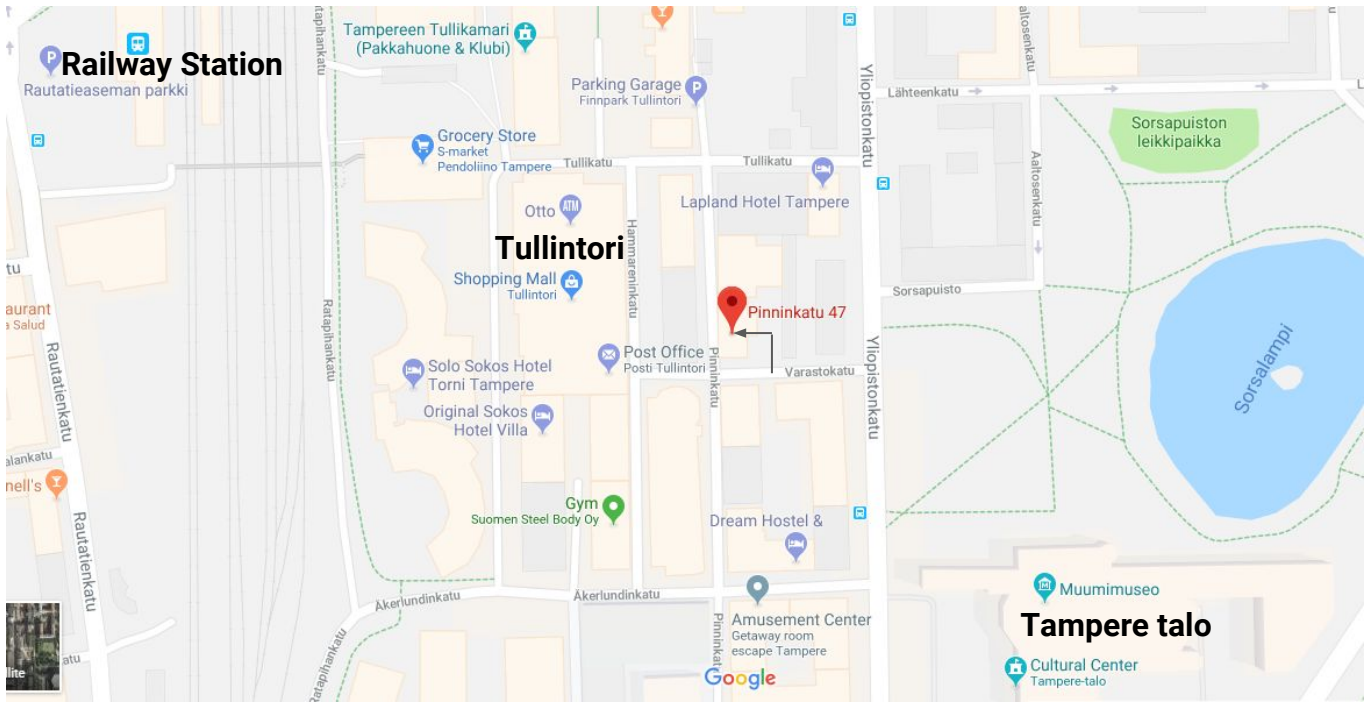

COMING TO TRIBE TAMPERE (P47): PINNINKATU 47, 33100 TAMPERE

P47 space is located at Pinninkatu 47, next to Tullintori and Tampere railway station

The entrance is located at the backyard. Enter the backyard through a metal gate. There is a yellow Tribe tampere stand outside the door

Parking spaces: We suggest to go to a parking hall. There are some spaces on the streets, too.

Tribe Tampere also has 2 parking spaces in front of the building. If you want to use them, please ask beforehand