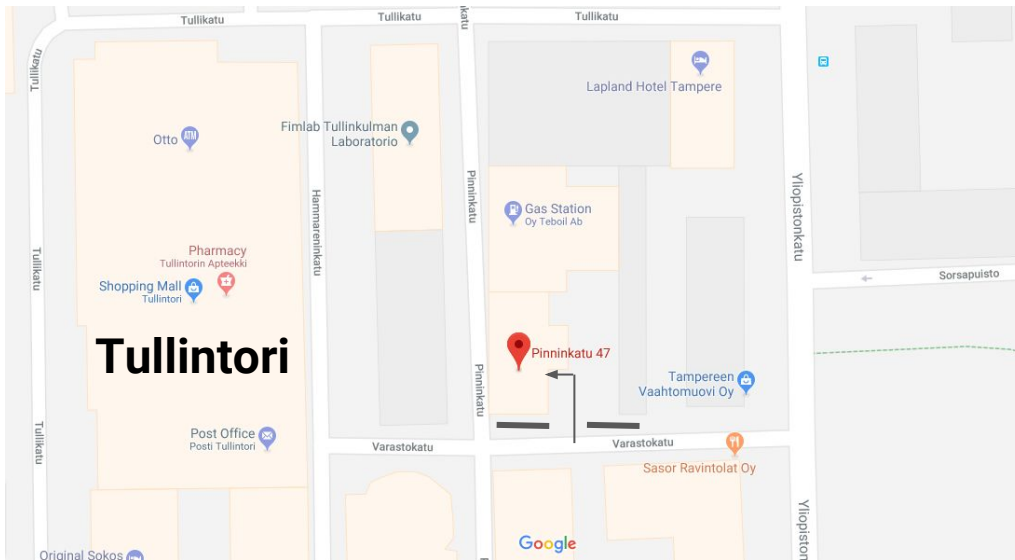

COMING TO TRIBE TAMPERE (P47): PINNINKATU 47, 33100 TAMPERE

P47 space is located at Pinninkatu 47, next to Tullintori and Tampere railway station

The entrance is located at the backyard. Enter the backyard through a metal gate. There is a yellow Tribe tampere stand outside the door

Parking spaces: We suggest to go to a parking hall. There are some spaces on the streets, too.

Tribe Tampere also has 2 parking spaces in front of the building. If you want to use them, please ask beforehand